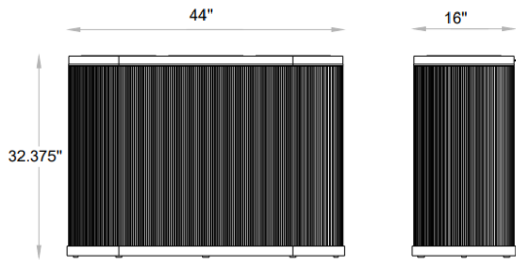

Solvang triple

Premium solvang triple receptacle for distinguished commercial spaces

SPECIFICATIONS

Configuration	Item No.	W	D	H
Standard	1050T	44"	16"	32.375"
Capacity	3 x 13 gallons			
Materials	Powder-Coated Steel, PVD Brass, Chrome, Galvanized Steel Liner			
Liner	Galvanized Steel Liner			
Shape	Rectangle			
Lead Time	10-12 weeks			

DIMENSIONS IN INCHES · NOT TO SCALE

POWDER COAT FINISHES — 16 STANDARD COLORS

TOP + TRIM OPTIONS

Custom color matching available on request. Contact us for physical finish samples.