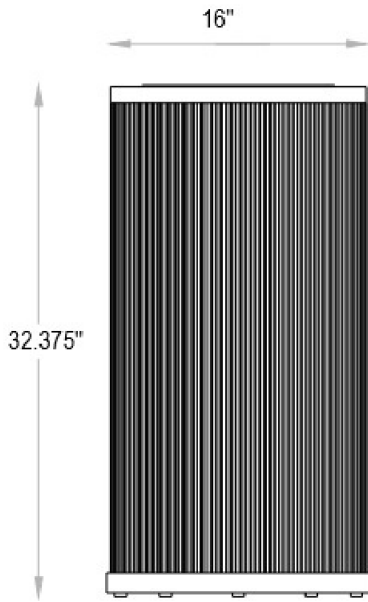

Solvang single

Premium solvang single receptacle for distinguished commercial spaces

DIMENSIONS IN INCHES · NOT TO SCALE

SPECIFICATIONS

Configuration	Item No.	W	D	H
Standard	1050	16"	16"	32.375"
Capacity	13 gallons			
Materials	Powder-Coated Steel, PVD Brass, Chrome, Galvanized Steel Liner			
Liner	Galvanized Steel Liner			
Shape	Rectangle			
Lead Time	10-12 weeks			