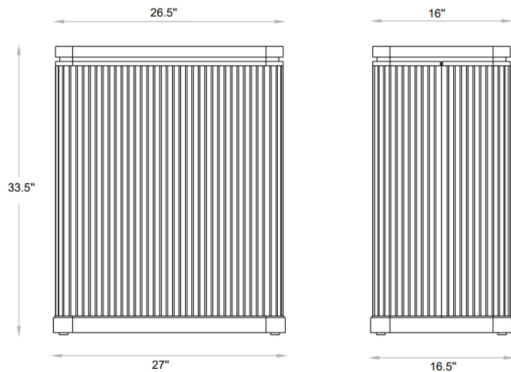

Solvang rectangle

Premium solvang rectangle receptacle for distinguished commercial spaces

SPECIFICATIONS

Configuration	Item No.	W	D	H
Standard	—	27"	16.5"	33.5"
Capacity	—			
Materials	Powder-Coated Steel, PVD Brass, Chrome, Galvanized Steel Liner			
Liner	Galvanized Steel Liner			
Shape	Rectangle			
Lead Time	10-12 weeks			

DIMENSIONS IN INCHES · NOT TO SCALE

POWDER COAT FINISHES — 16 STANDARD COLORS

TOP + TRIM OPTIONS

Custom color matching available on request. Contact us for physical finish samples.