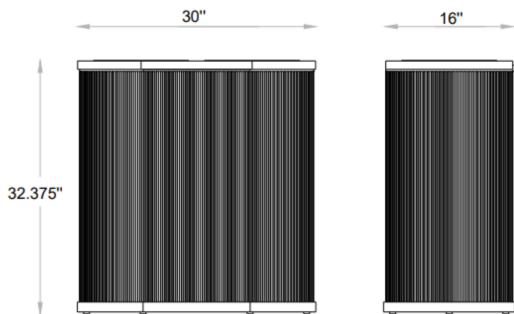

Solvang double

Premium solvang double receptacle for distinguished commercial spaces

SPECIFICATIONS

Configuration	Item No.	W	D	H
Standard	1050D	30"	16"	32.375"
Capacity	2 x 13 gallons			
Materials	Powder-Coated Steel, PVD Brass, Chrome, Galvanized Steel Liner			
Liner	Galvanized Steel Liner			
Shape	Rectangle			
Lead Time	10-12 weeks			

DIMENSIONS IN INCHES · NOT TO SCALE

POWDER COAT FINISHES — 16 STANDARD COLORS

TOP + TRIM OPTIONS

Custom color matching available on request. Contact us for physical finish samples.