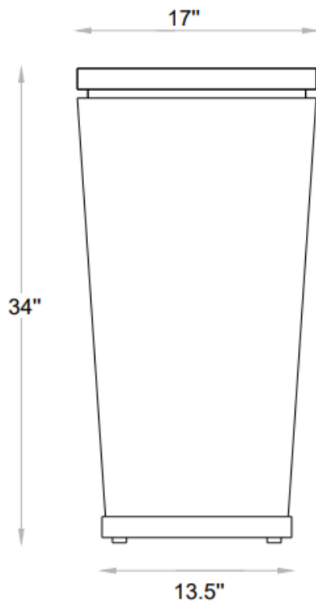

Pyramid square

Premium pyramid square receptacle for distinguished commercial spaces

DIMENSIONS IN INCHES · NOT TO SCALE

SPECIFICATIONS

Configuration	Item No.	W	D	H
Trash Only	1046S	17"	17"	34"
With Ash Tray	1046SA	17"	17"	34"
Capacity	—			
Materials	Powder-Coated Steel, PVD Brass, Chrome, Galvanized Steel Liner			
Liner	Galvanized Steel Liner			
Shape	Square			
Lead Time	10-12 weeks			