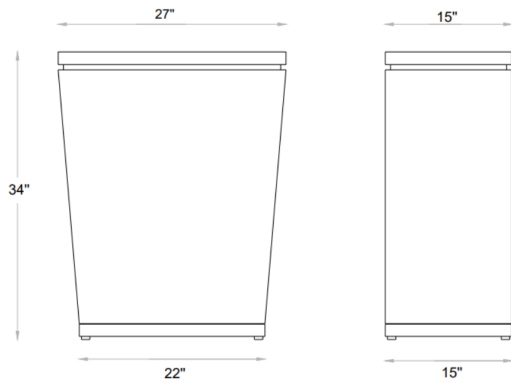

## SPECIFICATIONS

Configuration	Item No.	W	D	H
Trash Only	1046	27"	15"	34"
With Ash Tray	1046A	27"	15"	34"
Capacity	—			
Materials	Powder-Coated Steel, PVD Brass, Chrome, Galvanized Steel Liner			
Liner	Galvanized Steel Liner			
Shape	Rectangle			
Lead Time	10-12 weeks			

DIMENSIONS IN INCHES · NOT TO SCALE