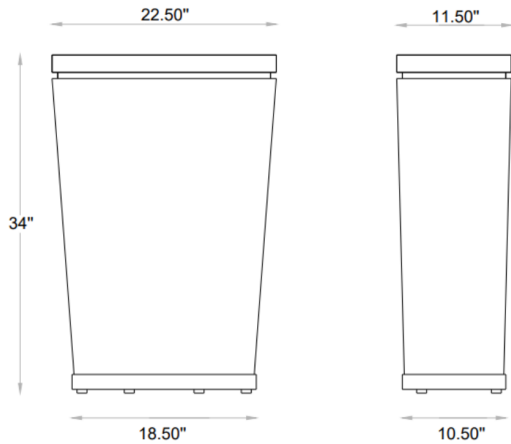

Pyramid half round

Premium pyramid half round receptacle for distinguished commercial spaces

SPECIFICATIONS

Configuration	Item No.	W	D	H
Standard	1046F	22.50"	11.50"	34"
Capacity	—			
Materials	Powder-Coated Steel, PVD Brass, Chrome, Galvanized Steel Liner			
Liner	Galvanized Steel Liner			
Shape	Half round			
Lead Time	10-12 weeks			

DIMENSIONS IN INCHES · NOT TO SCALE

POWDER COAT FINISHES — 16 STANDARD COLORS

TOP + TRIM OPTIONS

Custom color matching available on request. Contact us for physical finish samples.