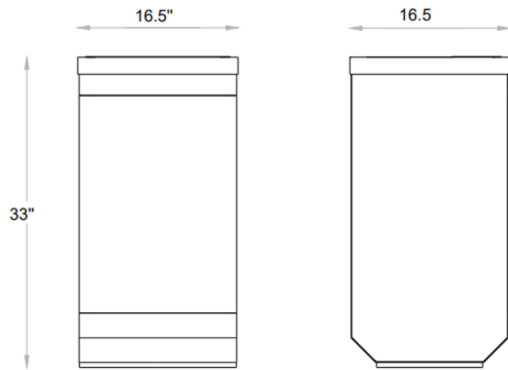

## SPECIFICATIONS

Configuration	Item No.	W	D	H
Trash Only	1043S	16.5"	16.5"	33"
With Ash Tray	1043SA	16.5"	16.5"	33"
Capacity	—			
Materials	Powder-Coated Steel, PVD Brass, Chrome, Galvanized Steel Liner			
Liner	Galvanized Steel Liner			
Shape	Square			
Lead Time	10-12 weeks			

DIMENSIONS IN INCHES · NOT TO SCALE