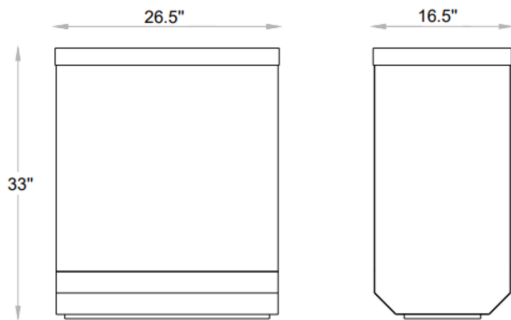

Prisma

Premium prisma receptacle for distinguished commercial spaces

SPECIFICATIONS

Configuration	Item No.	W	D	H
Trash Only	1043	26.5"	16.5"	33"
With Ash Tray	1043A	26.5"	16.5"	33"
Capacity	—			
Materials	Powder-Coated Steel, PVD Brass, Chrome, Galvanized Steel Liner			
Liner	Galvanized Steel Liner			
Shape	Rectangle			
Lead Time	10-12 weeks			

DIMENSIONS IN INCHES · NOT TO SCALE

POWDER COAT FINISHES — 16 STANDARD COLORS

TOP + TRIM OPTIONS

Custom color matching available on request. Contact us for physical finish samples.