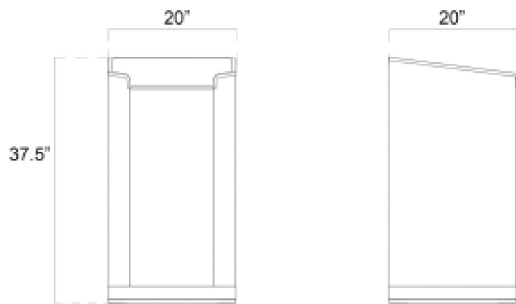

## SPECIFICATIONS

Configuration	Item No.	W	D	H
Trash Only	1039	20"	20"	37.5"
With Ash Tray	1039A	20"	20"	37.5"

Capacity	33 gallons
Materials	Powder-Coated Steel, PVD Brass, Chrome, Galvanized Steel Liner
Liner	Galvanized Steel Liner
Shape	Rectangle
Lead Time	10-12 weeks

DIMENSIONS IN INCHES · NOT TO SCALE