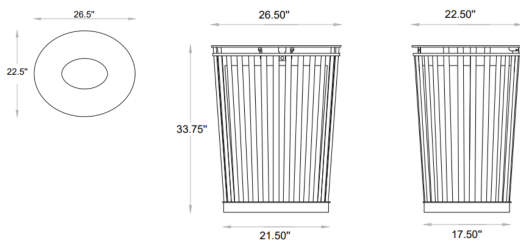

Oval

Premium oval receptacle for distinguished commercial spaces

SPECIFICATIONS

Configuration	Item No.	W	D	H
Standard	—	26.5"	22.5"	33.75"
Capacity	—			
Materials	Powder-Coated Steel, PVD Brass, Chrome, Galvanized Steel Liner			
Liner	Galvanized Steel Liner			
Shape	Round			
Lead Time	10-12 weeks			

DIMENSIONS IN INCHES · NOT TO SCALE

POWDER COAT FINISHES — 16 STANDARD COLORS

TOP + TRIM OPTIONS

Custom color matching available on request. Contact us for physical finish samples.