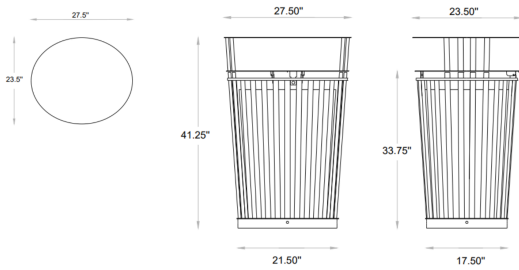

# Oval w/ rain bonnet

Premium oval w/ rain bonnet receptacle for distinguished commercial spaces

## SPECIFICATIONS

Configuration	Item No.	W	D	H
Standard	—	27.5"	23.5"	41.25"
Capacity	—			
Materials	Powder-Coated Steel, PVD Brass, Chrome, Galvanized Steel Liner			
Liner	Galvanized Steel Liner			
Shape	Round			
Lead Time	10-12 weeks			

DIMENSIONS IN INCHES · NOT TO SCALE