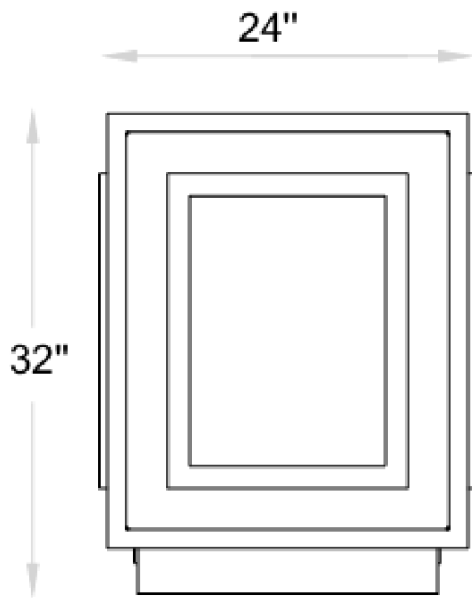

Ojai

Premium ojai receptacle for distinguished commercial spaces

DIMENSIONS IN INCHES · NOT TO SCALE

SPECIFICATIONS

Configuration	Item No.	W	D	H
Standard	—	24"	24"	32"
Capacity	—			
Materials	Powder-Coated Steel, PVD Brass, Chrome, Galvanized Steel Liner			
Liner	Galvanized Steel Liner			
Shape	Square			
Lead Time	10-12 weeks			