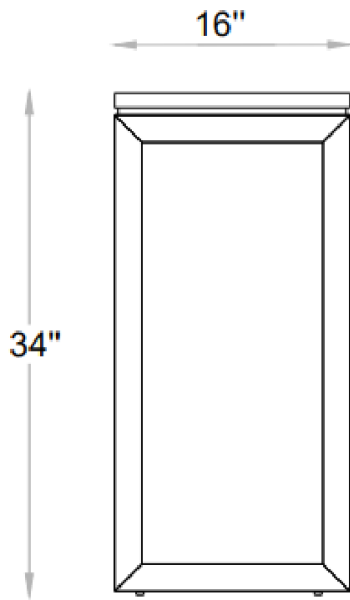

# Napa Square

Premium napa square receptacle for distinguished commercial spaces

DIMENSIONS IN INCHES · NOT TO SCALE

## SPECIFICATIONS

Configuration	Item No.	W	D	H
Trash Only	1031S	16"	16"	34"
With Ash Tray	1031SA	16"	16"	34"
Capacity	—			
Materials	Powder-Coated Steel, PVD Brass, Chrome, Galvanized Steel Liner			
Liner	Galvanized Steel Liner			
Shape	Square			
Lead Time	10-12 weeks			