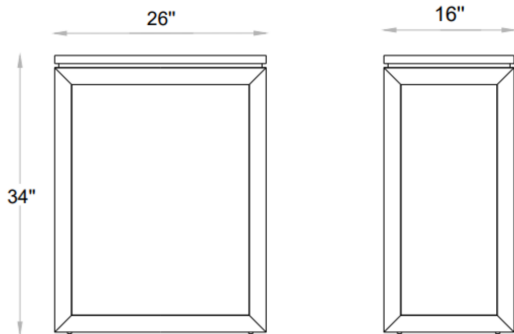

Napa

Premium napa receptacle for distinguished commercial spaces

SPECIFICATIONS

Configuration	Item No.	W	D	H
Trash Only	1031	26"	16"	34"
With Ash Tray	1031A	26"	16"	34"

Capacity	—
Materials	Powder-Coated Steel, PVD Brass, Chrome, Galvanized Steel Liner
Liner	Galvanized Steel Liner
Shape	Rectangle
Lead Time	10-12 weeks