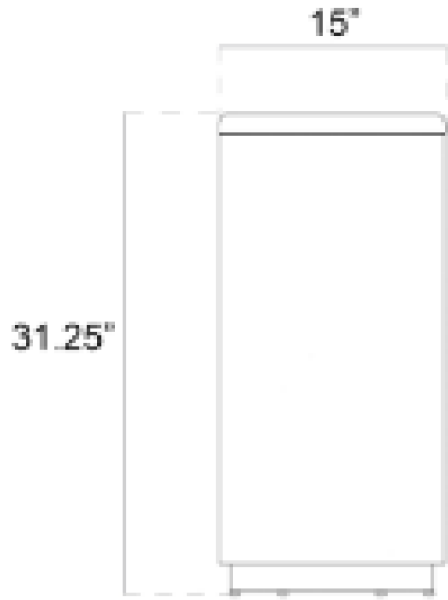

Montecito

Premium montecito receptacle for distinguished commercial spaces

DIMENSIONS IN INCHES · NOT TO SCALE

SPECIFICATIONS

Configuration	Item No.	W	D	H
With Ash Tray	1036	15"	15"	31.25"
Capacity	13 gallons			
Materials	Powder-Coated Steel, PVD Brass, Chrome, Galvanized Steel Liner			
Liner	Galvanized Steel Liner			
Shape	Rectangle			
Lead Time	10-12 weeks			