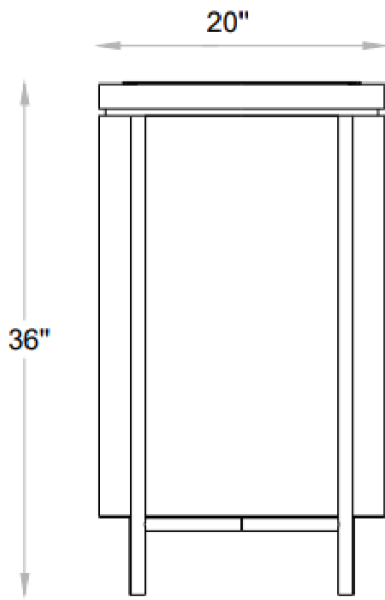

# Metro round

Premium metro round receptacle for distinguished commercial spaces

DIMENSIONS IN INCHES · NOT TO SCALE

## SPECIFICATIONS

Configuration	Item No.	W	D	H
Trash Only	1040R	20"	20"	36"
With Ash Tray	1040RA	20"	20"	36"
Capacity	24 gallons			
Materials	Powder-Coated Steel, PVD Brass, Chrome, Galvanized Steel Liner			
Liner	Galvanized Steel Liner			
Shape	Round			
Lead Time	10-12 weeks			