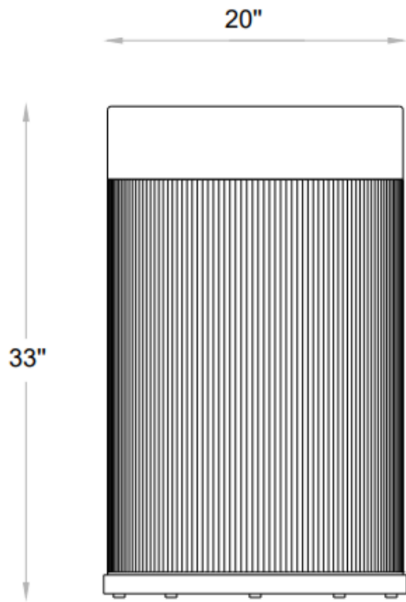

Goleta

Premium goleta receptacle for distinguished commercial spaces

DIMENSIONS IN INCHES · NOT TO SCALE

SPECIFICATIONS

Configuration	Item No.	W	D	H
Standard	1049R	20"	20"	33"
Capacity	—			
Materials	Powder-Coated Steel, PVD Brass, Chrome, Galvanized Steel Liner			
Liner	Galvanized Steel Liner			
Shape	Rectangle			
Lead Time	10-12 weeks			