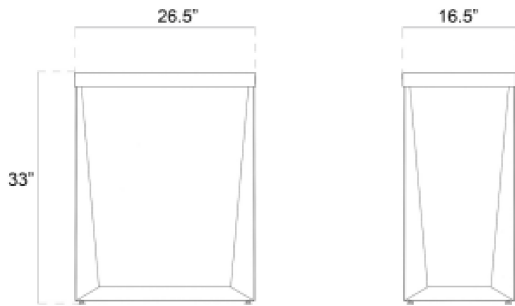

### SPECIFICATIONS

Configuration	Item No.	W	D	H
Trash Only	1041	26.5"	16.5"	33"
With Ash Tray	1041A	26.5"	16.5"	33"

Capacity	17 gallons
Materials	Powder-Coated Steel, PVD Brass, Chrome, Galvanized Steel Liner
Liner	Galvanized Steel Liner
Shape	Rectangle
Lead Time	10-12 weeks

DIMENSIONS IN INCHES · NOT TO SCALE