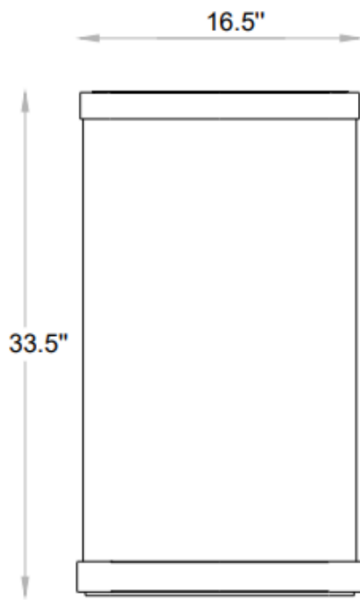

Cava square

Premium cava square receptacle for distinguished commercial spaces

DIMENSIONS IN INCHES · NOT TO SCALE

SPECIFICATIONS

Configuration	Item No.	W	D	H
Trash Only	1045S	16.5"	16.5"	33.5"
With Ash Tray	1045SA	16.5"	16.5"	33.5"
Capacity	—			
Materials	Powder-Coated Steel, PVD Brass, Chrome, Galvanized Steel Liner			
Liner	Galvanized Steel Liner			
Shape	Square			
Lead Time	10-12 weeks			