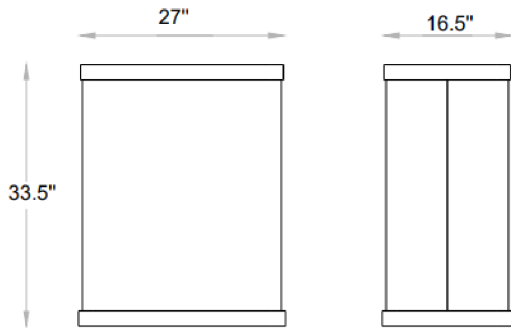

Cava

Premium cava receptacle for distinguished commercial spaces

SPECIFICATIONS

Configuration	Item No.	W	D	H
Trash Only	1045	27"	16.5"	33.5"
With Ash Tray	1045A	27"	16.5"	33.5"

Capacity	—
Materials	Powder-Coated Steel, PVD Brass, Chrome, Galvanized Steel Liner
Liner	Galvanized Steel Liner
Shape	Rectangle
Lead Time	10-12 weeks

DIMENSIONS IN INCHES · NOT TO SCALE

POWDER COAT FINISHES — 16 STANDARD COLORS

TOP + TRIM OPTIONS

Custom color matching available on request. Contact us for physical finish samples.