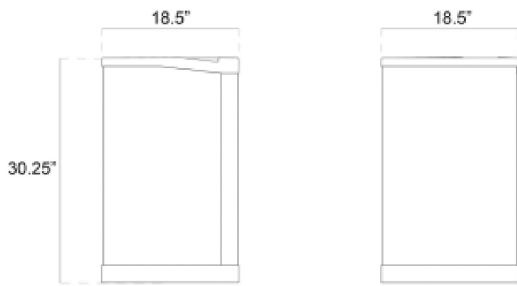

Canon

Premium canon receptacle for distinguished commercial spaces

SPECIFICATIONS

Configuration	Item No.	W	D	H
Trash Only	1033	18.5"	18.5"	30.25"
With Ash Tray	1033A	18.5"	18.5"	30.25"

Capacity	17 gallons
Materials	Powder-Coated Steel, PVD Brass, Chrome, Galvanized Steel Liner
Liner	Galvanized Steel Liner
Shape	Rectangle
Lead Time	10-12 weeks

DIMENSIONS IN INCHES · NOT TO SCALE

POWDER COAT FINISHES — 16 STANDARD COLORS

TOP + TRIM OPTIONS

Custom color matching available on request. Contact us for physical finish samples.