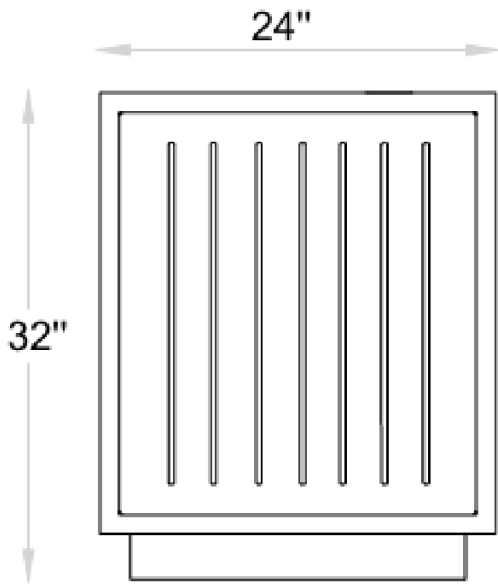

Calabasas

Premium calabasas receptacle for distinguished commercial spaces

DIMENSIONS IN INCHES · NOT TO SCALE

SPECIFICATIONS

Configuration	Item No.	W	D	H
Standard	—	24"	24"	32"
Capacity	—			
Materials	Powder-Coated Steel, PVD Brass, Chrome, Galvanized Steel Liner			
Liner	Galvanized Steel Liner			
Shape	Rectangle			
Lead Time	10-12 weeks			