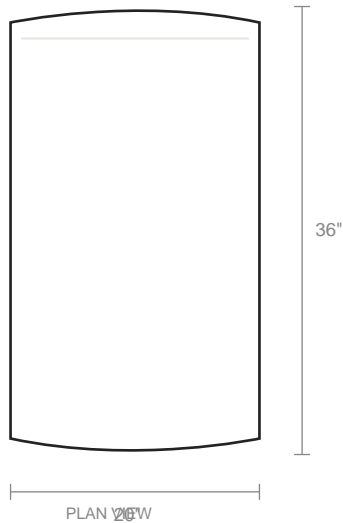

# Arroyo

Premium arroyo receptacle for distinguished commercial spaces

DIMENSIONS IN INCHES · NOT TO SCALE

## SPECIFICATIONS

Configuration	Item No.	W	D	H
Standard	—	—	—	—
Capacity	—			
Materials	Powder-Coated Steel, PVD Brass, Chrome, Galvanized Steel Liner			
Liner	Galvanized Steel Liner			
Shape	Round			
Lead Time	10-12 weeks			